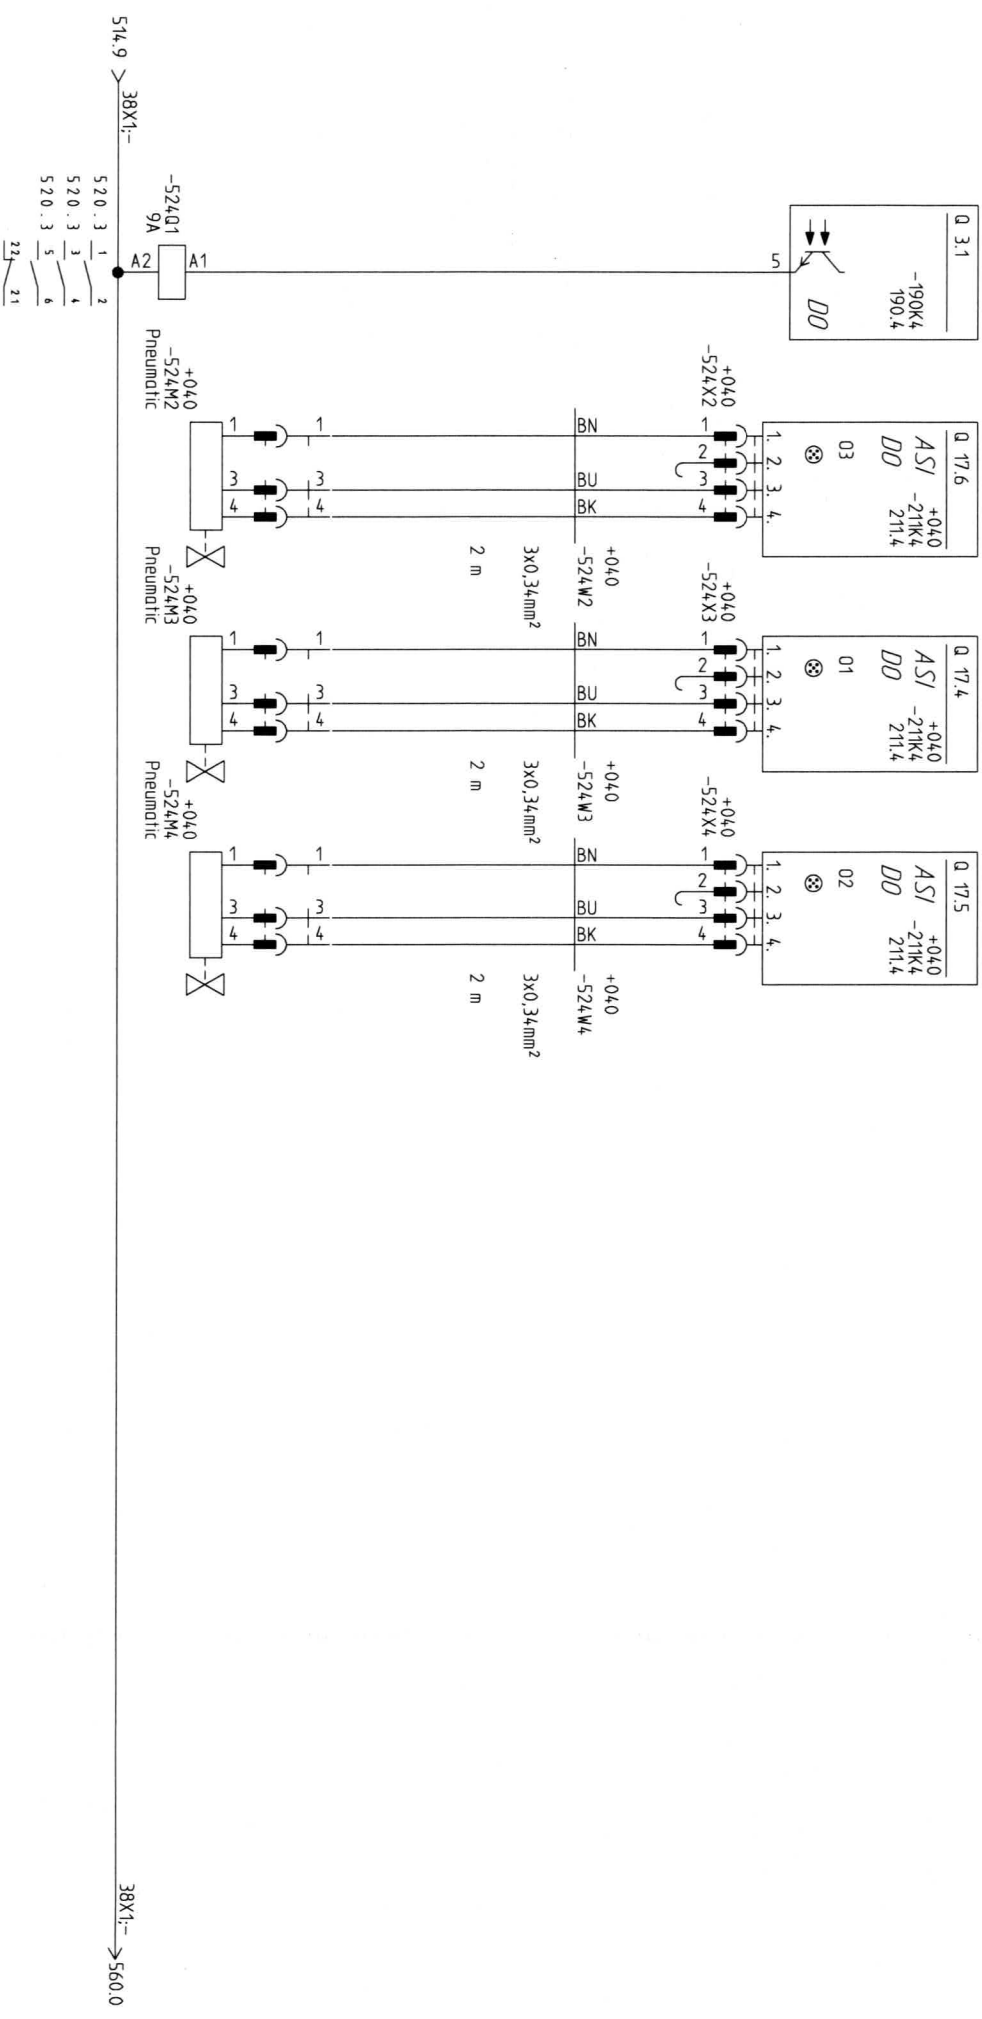

0 1 2 3 4 5 6 7 8 9

Suction on  
Suction flaps,  
open  
External gripper,  
gripping  
External gripper,  
release

Customer:		MASA GmbH / Baublock ES		Suction system, Control	
Nation:		ES		Location:	
Lachenmeier LACHENMEIER		+090		Project rev. date:	
ES		WD		25-03-2022	
		103-Sonderbogen		Rev. Date:	
		23/03-2021		Rev. no:	
		9		Type of plant:	
				HF042S 311B45	
				Project:	
				Next page:	
				530	
				Page:	
				524	